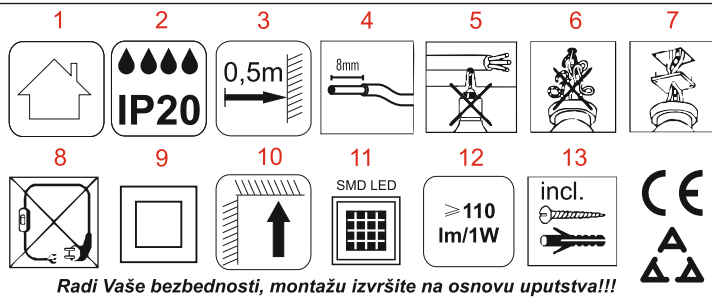

INSTALLATION:

Installation instructions please found on the back side of the manual.

MAINTENANCE:

Before cleaning turn off the fuse and power supply. Use only a cotton swab with a small amount of alcohol to clean the lamp body. Do not use strong chemicals. Do not use lamp without a properly installed safety glass, if the glass breaks, you should replace it immediately!

Information about protection of environment

This lamp can't be disposed on the end-of-service with garbage from household, but should be postponed in a place for recycling electrical and electronic equipment. The alert is on the markings on the product itself, user's manual and box.

The manufacturer / distributor not takes responsibility for damage or injury resulting from improper installation or improper use.

Radi Vaše bezbednosti, montažu izvršite na osnovu uputstva!!!

LEGENDA ZNAČENJA SIMBOLA

SLO

NAVODILO ZA UPORABO

TEHNIČKE KARAKTERISTIKE:

Model: LED panel M203425 slim 40W backside,
Delovna napetost: 220-240V/50-60Hz,
Izvor svetlobe: 40W-4400lm
Stopnja zaštite: IP 20 (za uporabo v zaprtih prostorih),
Temperatura okolice: -20 ~ +50°C

VAŽNO OPOZORILO:

MONTAŽA:

Navodila za montažo in način vgradnje lahko najdete na zadnji strani navodil.

VZDRŽEVANJE:

Pred čiščenjem izklopite dovod el.energije. Koristiti je potrebno bombažno krpo za čiščenje okvira in posode. Ne sme se uporabljati močna kemijska čistila. Potrebno je paziti, da tekočina ne pride v kontakt z električnimi elementi. Ne uporabljajte svetilke brez zaščitnega stekla. V kolikor se zaščitno staklo razbije, zamenjajte zaščitno staklo ali zamenjajte celotno svetilko.

Navodila za zaščito okolja

Izdelak po uporabnem roku nesmemo vreči v kanto za smetje v gospodinjstvu ampak jo odvrzemo v za to predvideno mesto za recikliranje električnih in elektronskih izdelkov. Na to Vas upozorja tudi oznaka na izdelku, navodilih za uporabo ali na pakiranju.

Noben del navodil za uporabo se ne sme reprodukovati na kakršenkoli način ali uporabe, kakor so prevod, prereda ali sprememba izvedbi teksta ali znakov brez dovoljenja. Vse pravice pridržane za Trgovina Matejić d.o.o.

Proizvajalec in distributer ne odgovarjata za škodo, katera bi nastala zaradi napačne in nestrokovne uporabe.

MK

Za vaša bezbednost instalacija, sporod instrukcije!

UPATSTVO ZA UPOTREBA

TEHNIČKI KARAKTERISTIKI:

Назив на производот: LED panel M203425 slim 40W backside,
Работен напон: 220-240V/50-60Hz,
Извор на светлина: 40W-4400lm,
Степен на заштита: IP 20 (ванатрешна употреба)
Температура на околина: -20 ~ +50°C

VAŽNO PREDUPREĐUVAŃE:

ИНСТАЛАЦИЈА:

Инструкции за инсталација и инсталација може да се најде на задната страна на прирачникот.

ОДРЖУВАЊЕ:

Пред чистење исклучите го осигурувачот и доводот за струја. Користете памучна крпа со мала количина на алкохол за чистење на стаклото на лампата. Не користете силни хемиски средства. Внимавајте течноста да не дојде во допир со електричните делови. Не користете светилка без сигурносно стakло, ако се заштитно стakло оштетување на светилка замените или инсталирајте ново заштитно стakло!

Информации за заштита на животна средина

Oваа светilka не смеє на крајот на својот употребен век да се приложи со нормалниот одпад од домаќинството, туку треба да биде отпадната на предвидено место за рециклирање на електрични и електронски апарати. На тоа вас ве предупредува и ознаката на самиот производ, упатството за употреба или на пакувањето.

Производителот / дистрибутерот не превзема никаква одговорност за штета или незгода настаната поради нестручна монтажа или неадекватно користење.

GR

Τεχνικά χαρακτηριστικά::