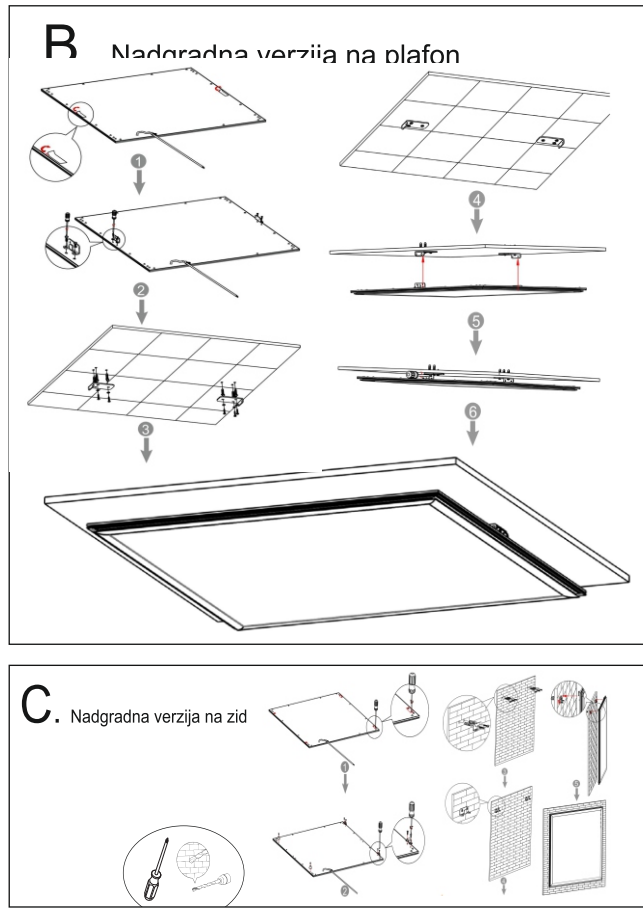

FRONT SIDE - A4 210*305mm

Uvoznik za Srbiju:
Trgovina Matejić d.o.o.
Birčaninova 1, 37000 Kruševac, Srbija
tel./fax.: +381 37 44 71 70
e-mail: info@matejic.rs

SRB/MNE HR/BIH

UPUTSTVO ZA UPOTREBU

TEHNIČKE KARAKTERISTIKE:

Model: LED panel M203425 slim 40W backside
Radni napon: 220-240V/50-60Hz,
Izvor svetla: 40W-4400lm
Stepen zaštite: IP 20 (unutrašnja upotreba)
Temperatura okoline: -20 ~ +50°C

VAŽNO UPOZORENJE:

INSTALACIJA:

ODRŽAVANJE:

Pre čišćenja isključiti osigurač i dovod struje. Koristiti pamučnu krpu sa malom količinom alkohola za čišćenje okvira lampe. Ne koristiti jaka hemijska sredstva. Paziti da tečnost ne dođe u dodir sa električnim delovima. Ne koristiti lampu bez zaštitnog poklopca, ukoliko bi se zaštitno staklo polomilo lampu zamenite novom ili nabavite zaštitno staklo.

Uputstvo za zaštitu čovekove okoline

Ova svetiljka se ne sme na kraju svog upotrebno roka odložiti uz normalno smeće iz domaćinstva, već treba biti odložena za predviđeno mesto za recikliranje električnih i elektronskih uređaja. Na to Vas upozorava i oznaka na samom proizvodu, uputstvu za upotrebu ili na pakovanju.

Proizvođač / distributer ne preuzima nikakvu odgovornost za štetu ili nezgodu nastalu zbog nestručne montaže ili neadekvatnog korišćenja

GB

For your safety, install according to the instructions!!!

INSTRUCTIONS FOR USER

TECHNICAL SPECIFICATIONS:

Model: LED panel M203425 slim 40W backside,
Operating voltage: 220-240V/50-60Hz,
Light source: 40W-4400lm
Level of protection: IP 20 (for indoor use),
Ambient temperature: -20 ~ +50°C

IMPORTANT WARNING: