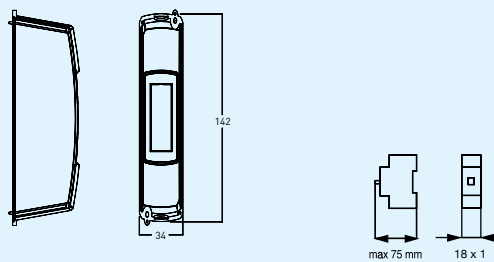

Surface Mounted	Panasonic Codes	Flush Mounted	Panasonic Codes	Accessories	Panasonic Codes
1 Gang	BQDT20101	2 Gang	BQDT10211	Insulated 6-Terminal	BQDT9106C
1&2 Gang	BQDT20201	4 Gang	BQDT10411	Insulated 10-Terminal	BQDT9110C
2 Gang	BQDT20211	6 Gang	BQDT10611		
3&4 Gang	BQDT20401	8 Gang	BQDT10811		
4 Gang	BQDT20411	12 Gang	BQDT11211		
6 Gang	BQDT20611	16 Gang	BQDT11611		
8 Gang	BQDT20811	18 Gang	BQDT11811		
12 Gang	BQDT21211	24 Gang	BQDT12411		
16 Gang	BQDT21611	36 Gang	BQDT13611		
18 Gang	BQDT21811				
24 Gang	BQDT22411				
36 Gang	BQDT23611				

Surface Mounted