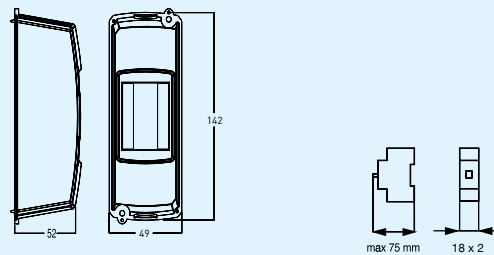

Surface Mounted	Panasonic Codes	Flush Mounted	Panasonic Codes	Accessories	Panasonic Codes
1 Gang	BQDT20101	2 Gang	BQDT10211	Insulated 6-Terminal	BQDT9106C
1&2 Gang	BQDT20201	4 Gang	BQDT10411	Insulated 10-Terminal	BQDT9110C
2 Gang	BQDT20211	6 Gang	BQDT10611		
3&4 Gang	BQDT20401	8 Gang	BQDT10811		
4 Gang	BQDT20411	12 Gang	BQDT11211		
6 Gang	BQDT20611	16 Gang	BQDT11611		
8 Gang	BQDT20811	18 Gang	BQDT11811		
12 Gang	BQDT21211	24 Gang	BQDT12411		
16 Gang	BQDT21611	36 Gang	BQDT13611		
18 Gang	BQDT21811				
24 Gang	BQDT22411				
36 Gang	BQDT23611				

Surface Mounted