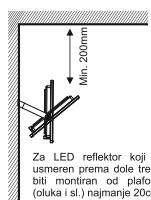

ENERGY

Mitea Lighting

M480050 ~ M480200

A

B

C

D

E

F

G

2019/2015

50~200 kWh/1000h

meseci garancije

months warranty

25

GARANCIJA

BACK SIDE