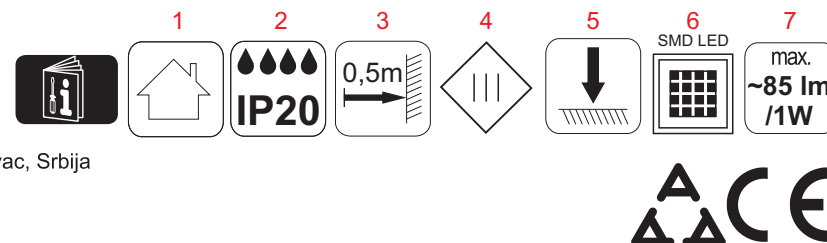

Radi Vaše bezbednosti, montažu izvršite na osnovu uputstva!!!

SRB/MNE HR/BIH

UPUTSTVO ZA UPOTREBU

TEHNIČKE KARAKTERISTIKE:

Model: Podna lampa M71-C
Radni napon: AC100-240V 50/60HZ
Izvor svetlosti: 27W+7W LED CCT 3000-6000K
Stepen zaštite: IP20 (moguće koristiti samo u unutrašnjim uslovima)
Temperatura okoline: 0 ~ +40°C

VAŽNO UPOZORENJE:

INSTALACIJA:

ODRŽAVANJE:

Pre čišćenja isključiti osigurač i dovod struje. Koristiti pamučnu krpu sa malom količinom alkohola za čišćenje okvira lampe. Ne koristiti jaka hemijska sredstva. Paziti da tečnost ne dođe u dodir sa električnim delovima. Ne koristiti lampu bez zaštitnog stakla, ukoliko bi se zaštitno staklo polomilo lampu zamenite novom ili nabavite zaštitno staklo. Paziti da tečnost ne dođe u dodir sa električnim delovima.

Uputstvo za zaštitu čovekove okoline

GB

For your safety, install according to the instructions!!!

INSTRUCTIONS FOR USER

TECHNICAL SPECIFICATIONS:

Model: Floor lamps M71-C
Operating voltage: AC100-240V 50/60HZ
Light source: 27W+7W LED CCT 3000-6000K
Level of protection: IP 20 (for indoor use)
Ambient temperature: 0 ~ +40°C

IMPORTANT WARNING:

INSTALLATION:

installation instructions and installation method can be found on the back of the manual.

MAINTENANCE:

Use only a cotton swab with a small amount of alcohol to clean the lamp body. Do not use strong chemicals. Take care that no liquid comes into contact with electrical parts. Do not use lamp without glass! Contact municipal office or authorized dealer to obtain information about disposal.

Information about protection of environment

Zaradi vaše varnosti montirajte u skladu z navodili !!!

NAVODILO ZA UPORABO

TEHNIČNE KARAKTERISTIKE: