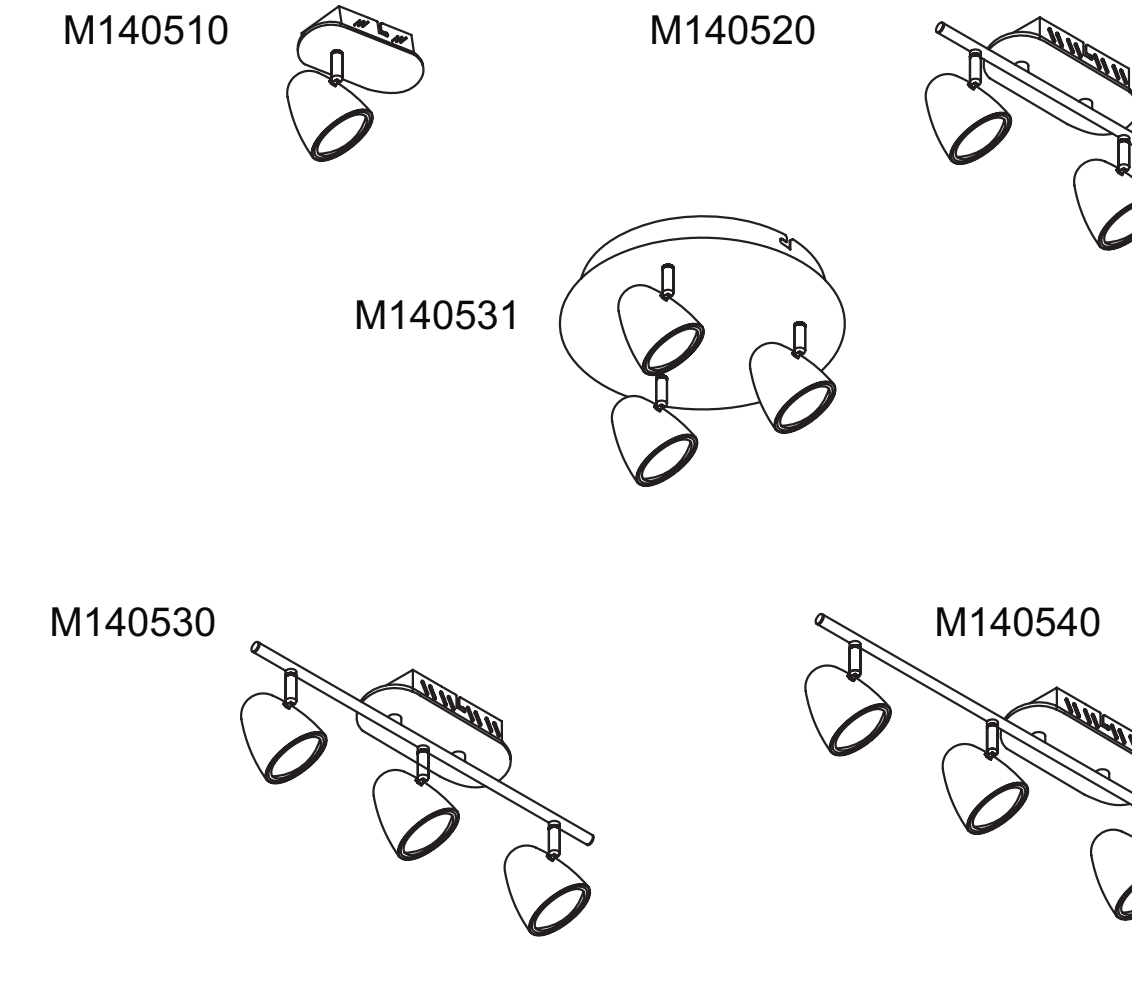

ИНСТАЛАЦИЈА:
Инструкции за инсталација и инсталација може да се најде на задната страна на прирачникот.

ОДРЖУВАЊЕ:
Пред чистење исклучите го осигуравањот и доводот за струја. Користете памучна крпа со мала количина на алкохол за чистење на стаклото на лампата. Не користете силни хемиски средства. Внимавајте течноста да не дојде во допир со електричните делови. Кога се врши замена на стара сијалица, прво почекајте додека потполносе олади а потоа одвртете и заменете со нова.

Упатство за заштиту на човековата околина
Оваа светилка не смеа на крајот на својот употребен век да се приложи со нормалниот отпад од домаќинството, туку треба да биде отпадната на предвидено место за рециклирање на електрични и електронски апарати. На тоа вас ве предупредува и ознаката на самиот производ, упатството за употреба или на пакувањето.
Производителот / дистрибутерот не превзема никаква одговорност за штета или незгода настаната поради нестручна монтажа или неадекватно користење.

MITEA LIGHTING

Ova svetiljka sadrži ugrađene LED sijalice

A++ A+ A B C D E } LED

Sijalice u svetiljci se ne mogu zameniti.

874/2012

GB	PL	HR	TR	RUS	HU	RO	DEU